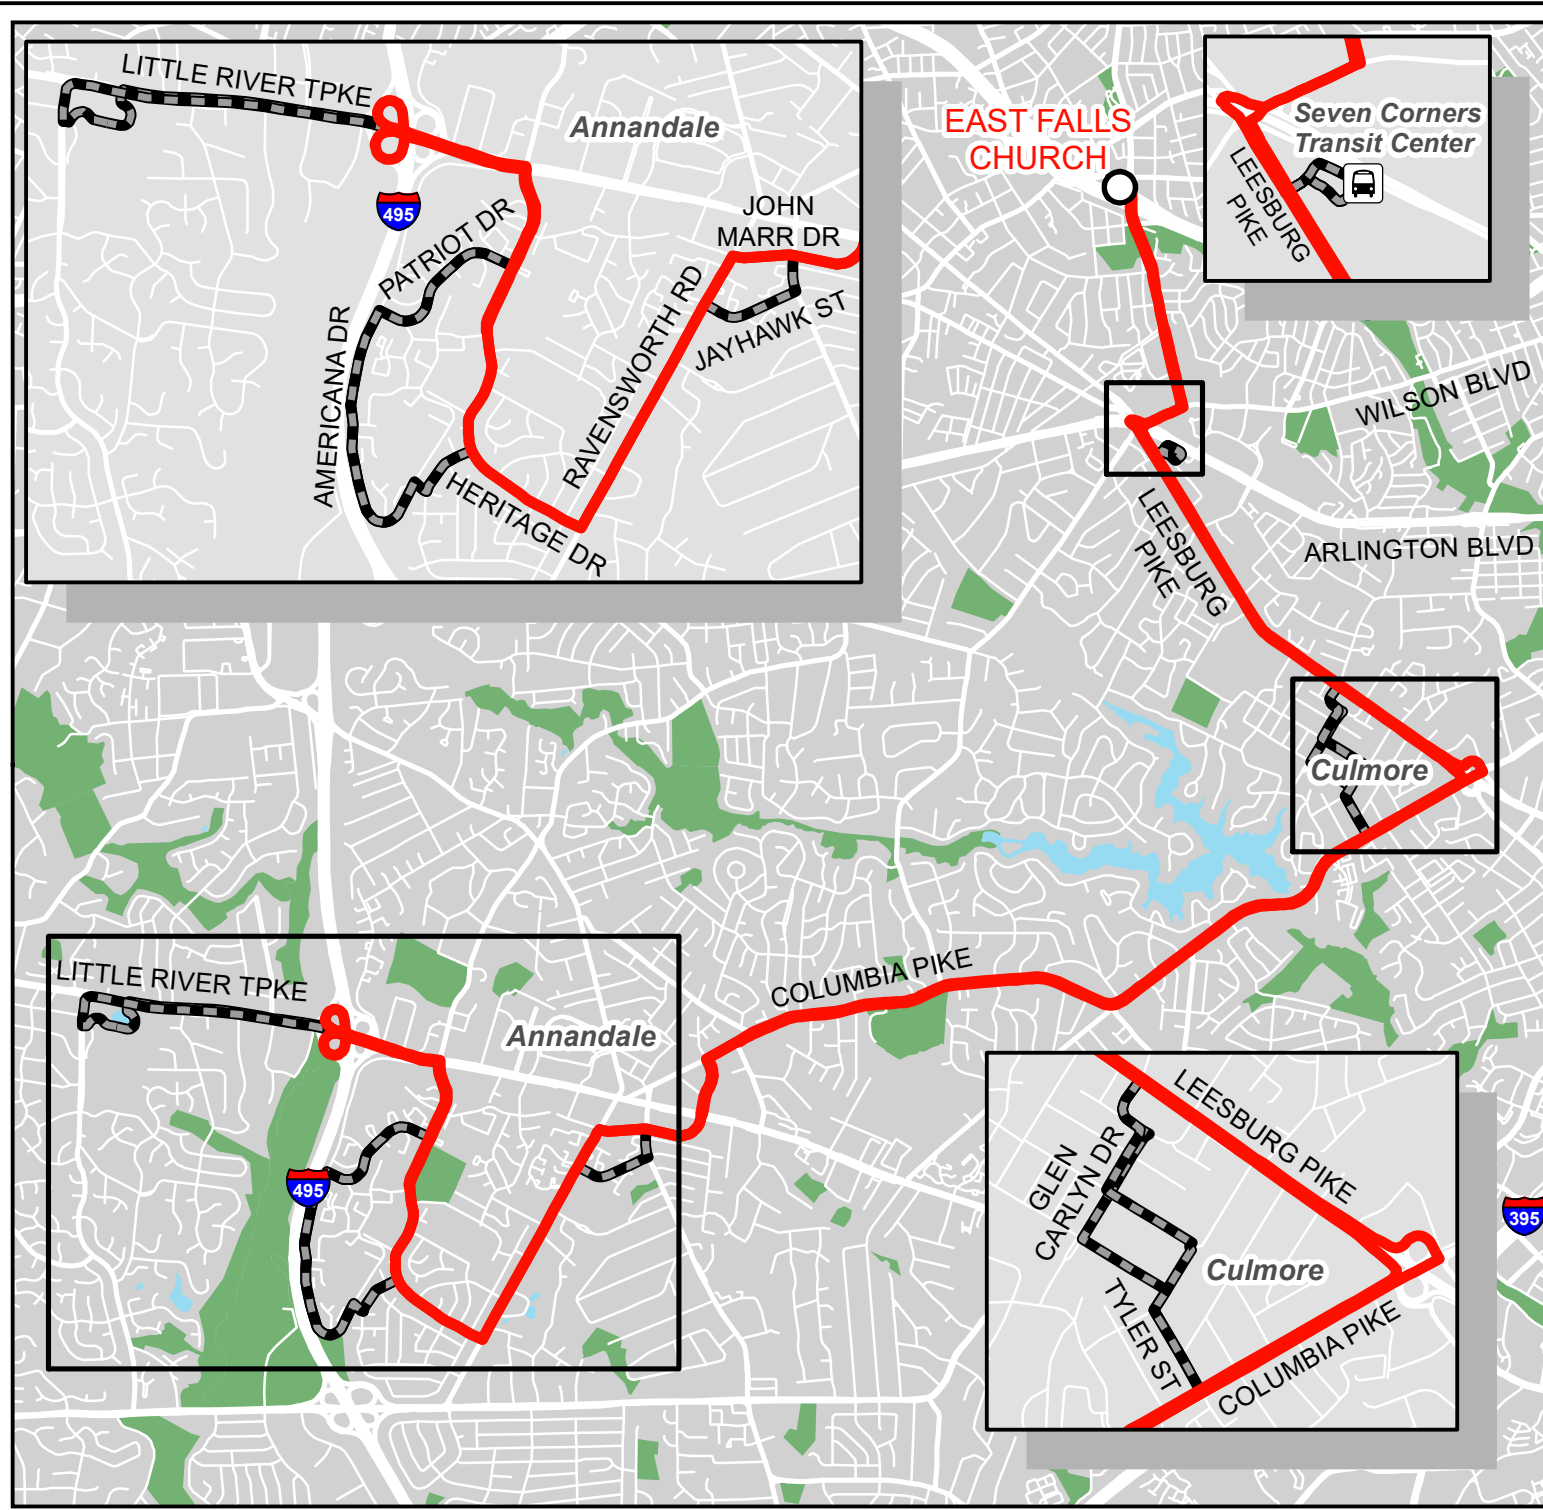

Metrobus Snow Detour Map

26A

Annandale-
East Falls Church Line

Legend

- 26A Snow Routing
- Not Served During Snow

WINTER 2023-2024